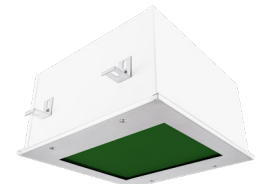

Amber (590nm)

Green (540nm)