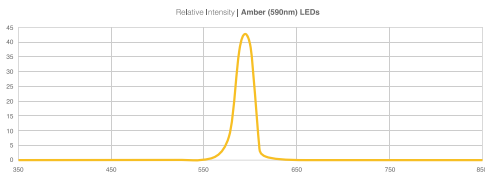

ELECTRICAL: Single 1/2 inch trade size conduit knockout located on rear of housing for wiring. Each color comes with its own dedicated 0-10V 1% dimming driver. Consult factory for other options or requirement not shown.

FINISH: White powder coat finish (1,000 hour salt spray test) for housing and 4B satin polish stainless steel finish for doorframe.

INSTALLATION: Suitable for both Flanged and Grid installation. Yoke hanger mounting is standard for a secure installation in plaster or drywall ceilings. T-Bar supports are provided for simple grid installation. Support to structure by others.

WARRANTY: Drivers and LEDs are covered by a 5 year warranty, the remaining fixture is covered by a 10 year warranty

5-DAY QUICK SHIP POLICY: Quantity restriction of 25 fixtures. Once PO is received by 12:00 PM CST, shipping will occur within 5 business days. Standard freight applies. Expedited shipping to be paid by customer.

3-DAY QUICK SHIP POLICY: Quantity restriction of 15 fixtures. Once PO is received by 12:00 PM CST, shipping will occur within 3 business days. Standard freight applies. Expedited shipping to be paid by customer.

RELATIVE INTENSITY

ENERGY DATA

DARKROOM SAFELIGHT						
ENCLOSURE SIZE	LAMP TYPE	LUMEN OUTPUT	LAMP WATTAGE	WAVELENGTH	DIMMING	MAX AMBIENT TEMP (°C)
1X1	RED	50.4	4.2	660 nm	0-10V 1%	40°C (104°F)
1X1	AMBER	83.7	4.4	590 nm	0-10V 1%	40°C (104°F)
1X1	GREEN	167.7	4.4	540 nm	0-10V 1%	40°C (104°F)
1X1	WHITE (80 CRI, 4000K)	1,378.0	20	N/A	0-10V 1%	40°C (104°F)