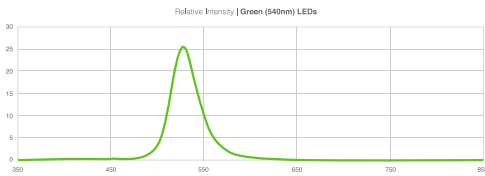

ELECTRICAL: Single 1/2 inch trade size conduit knockout located on rear of housing for wiring. Each color comes with its own dedicated 0-10V 1% dimming driver. Consult factory for other options or requirement not shown.

FINISH: White powder coat finish (1,000 hour salt spray test) for housing and 4B satin polish stainless steel finish for doorframe.

INSTALLATION: Suitable for both Flanged and Grid installation. Yoke hanger mounting is standard for a secure installation in plaster or drywall ceilings. T-Bar supports are provided for simple grid installation. Support to structure by others.

WARRANTY: Drivers and LEDs are covered by a 5 year warranty, the remaining fixture is covered by a 10 year warranty

5-DAY QUICK SHIP POLICY: Quantity restriction of 25 fixtures. Once PO is received by 12:00 PM CST, shipping will occur within 5 business days. Standard freight applies. Expedited shipping to be paid by customer.

3-DAY QUICK SHIP POLICY: Quantity restriction of 15 fixtures. Once PO is received by 12:00 PM CST, shipping will occur within 3 business days. Standard freight applies. Expedited shipping to be paid by customer.

RELATIVE INTENSITY

ENERGY DATA

DARKROOM SAFELIGHT						
ENCLOSURE SIZE	LAMP TYPE	LUMEN OUTPUT	LAMP WATTAGE	WAVELENGTH	DIMMING	MAX AMBIENT TEMP (°C)
1X1	RED	50.4	4.2	660 nm	0-10V 1%	40°C (104°F)
1X1	AMBER	83.7	4.4	590 nm	0-10V 1%	40°C (104°F)
1X1	GREEN	167.7	4.4	540 nm	0-10V 1%	40°C (104°F)
1X1	WHITE (80 CRI, 4000K)	1,378.0	20	N/A	0-10V 1%	40°C (104°F)