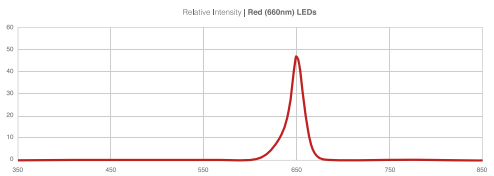

ELECTRICAL: Single 1/2 inch trade size conduit knockout located on rear of housing for wiring. Each color comes with its own dedicated 0-10V 1% dimming driver. Consult factory for other options or requirement not shown.

FINISH: White powder coat finish (1,000 hour salt spray test) for housing and 4B satin polish stainless steel finish for doorframe.

INSTALLATION: Suitable for both Flanged and Grid installation. Yoke hanger mounting is standard for a secure installation in plaster or drywall ceilings. T-Bar supports are provided for simple grid installation. Support to structure by others.

WARRANTY: Drivers and LEDs are covered by a 5 year warranty, the remaining fixture is covered by a 10 year warranty

5-DAY QUICK SHIP POLICY: Quantity restriction of 25 fixtures. Once PO is received by 12:00 PM CST, shipping will occur within 5 business days. Standard freight applies. Expedited shipping to be paid by customer.

3-DAY QUICK SHIP POLICY: Quantity restriction of 15 fixtures. Once PO is received by 12:00 PM CST, shipping will occur within 3 business days. Standard freight applies. Expedited shipping to be paid by customer.

RELATIVE INTENSITY

ENERGY DATA

DARKROOM SAFELIGHT						
ENCLOSURE SIZE	LAMP TYPE	LUMEN OUTPUT	LAMP WATTAGE	WAVELENGTH	DIMMING	MAX AMBIENT TEMP (°C)
1X1	RED	50.4	4.2	660 nm	0-10V 1%	40°C (104°F)
1X1	AMBER	83.7	4.4	590 nm	0-10V 1%	40°C (104°F)
1X1	GREEN	167.7	4.4	540 nm	0-10V 1%	40°C (104°F)
1X1	WHITE (80 CRI, 4000K)	1,378.0	20	N/A	0-10V 1%	40°C (104°F)