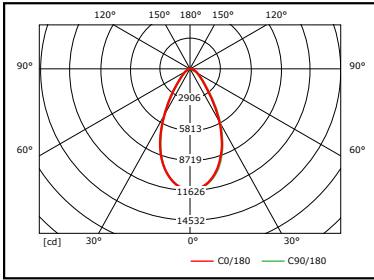

Indoor Sports Round High Bay: IS-RHB

16" Diameter Suspended High Bay Luminaire

PHOTOMETRICS - 55° BEAM ANGLE

2LEDW-FWHM55