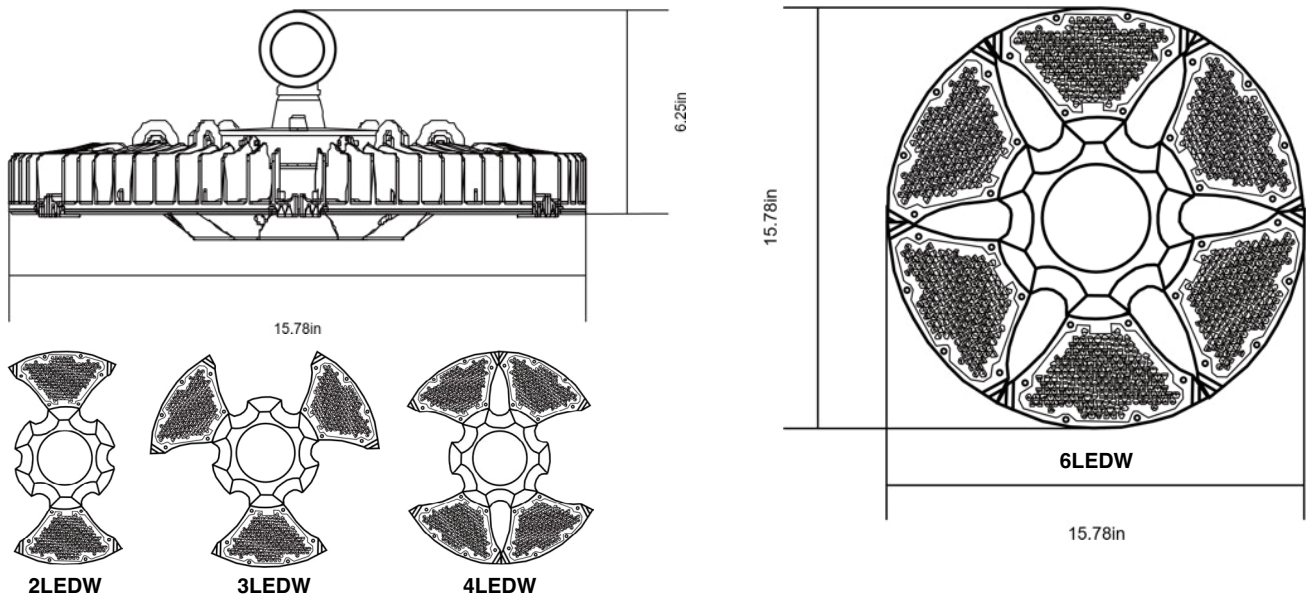

Indoor Sports Round High Bay: IS-RHB

16" Diameter Suspended High Bay Luminaire

SPECIFICATIONS

CONSTRUCTION: Durable die-cast aluminum housing with Polycarbonate optic plates. The unique modular design with thin body and finned heat sinks.

OPTICS: Each wedge comes standard with 80 degree optics, 55 and 120 degree are available and subject to a minimum order quantity. Designed for a number of applications, these fixtures offer adjustable light distribution. From leaving all wedges on a plane level to angling all of them up to broaden the reach, the IS-RHB can get the light where it needs to be.

ELECTRICAL: Luminaire is paired with a high performance 100-277V AC driver. High-Voltage options available. 50/60 Hz. Power Factor >.9 with THD <.2. A minimum CRI of 80 is standard in 3000K, 4000K, and 5000K color temperatures. All Round High Bay models are 0-10V dimmable and can be paired with a Built-In Motion Sensor.

INSTALLATION: Eye Bolt Mount (EBM) provided as standard option, Additionally available are the Pendant Mount Adapter (PMB) for 3/4" rigid conduit, and Trunion Mounting Bracket (TMB). See dimensions and details below.

CERTIFICATIONS & LISTINGS: ETL certified to UL1598. Suitable for Wet Locations. Suitable for Natatoriums. IP66 Rated.

DIMENSIONAL DATA

MOUNTING OPTIONS