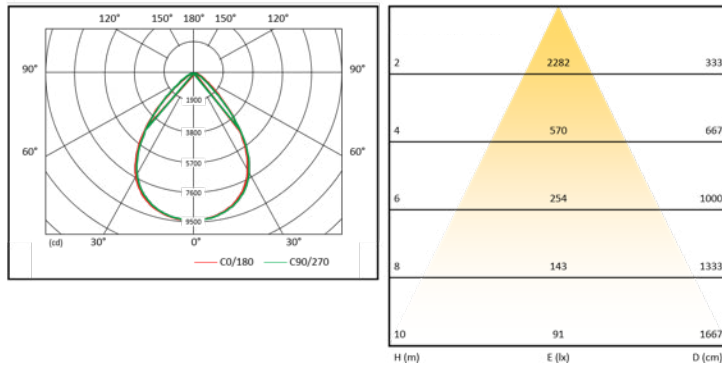

Indoor Sports Round High Bay: IS-RHB

16" Diameter Suspended High Bay Luminaire

ENERGY DATA

LED SPECIFICATION		3000K		4000K		5000K		WEIGHT (lbs.)	AMBIENT OPERATING TEMP	
MODEL	WATTS	LUMENS	EFFICACY	LUMENS	EFFICACY	LUMENS	EFFICACY		MIN	MAX
2LEDW	88	13,545	154 lm/W	13,825	157 lm/W	14,400	164 lm/W	5.29	-25°C (-13°F)	71°C (160°F)
3LEDW	133	20,430	154 lm/W	20,865	157 lm/W	21,735	163 lm/W	6.61		
4LEDW	176	27,075	154 lm/W	27,650	157 lm/W	28,800	163 lm/W	7.49		
6LEDW	254	38,860	153 lm/W	39,685	156 lm/W	41,340	164 lm/W	9.92		

PHOTOMETRICS

2LEDW-FWHM80