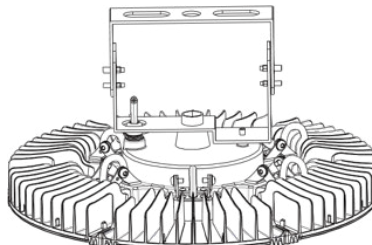

OPTICS: Each wedge comes standard with 80 degree optics, 55 and 120 degree are available and subject to a minimum order quantity. Designed for a number of applications, these fixtures offer adjustable light distribution. From leaving all wedges on a plane level to angling them up to broaden the reach, the FP-HTHB can get the light where it needs to be.

INSTALLATION: Eye Bolt Mount (EBM) provided as standard option, and Trunnion Mounting Bracket (TMB). See dimensions and details below.

CERTIFICATIONS & LISTINGS: ETL certified to UL1598. Suitable for Wet Locations. Suitable for Natatoriums. Certified to NSF/ANSI 2 for Splash and Non-food Zones. IP66 Rated.

DIMENSIONAL DATA

MOUNTING OPTIONS

EBM - EYE BOLT MOUNT
Eye Loop Mount for Chain/Cable Mount Applications.

TMB - TRUNNION BRACKET Trunnion Mount Bracket for Adjustable Surface Mount Applications.

Food Processing High-Temperature Round High Bay: FP-HTHB