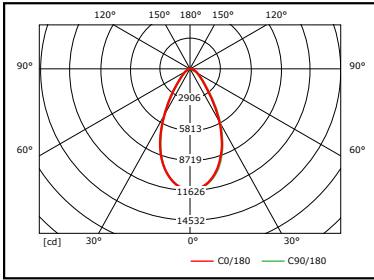

Food Processing High-Temperature Round High Bay: FP-HTHB

16" Diameter Suspended High Bay Luminaire

PHOTOMETRICS - 55° BEAM ANGLE

2LEDW-FWHM55