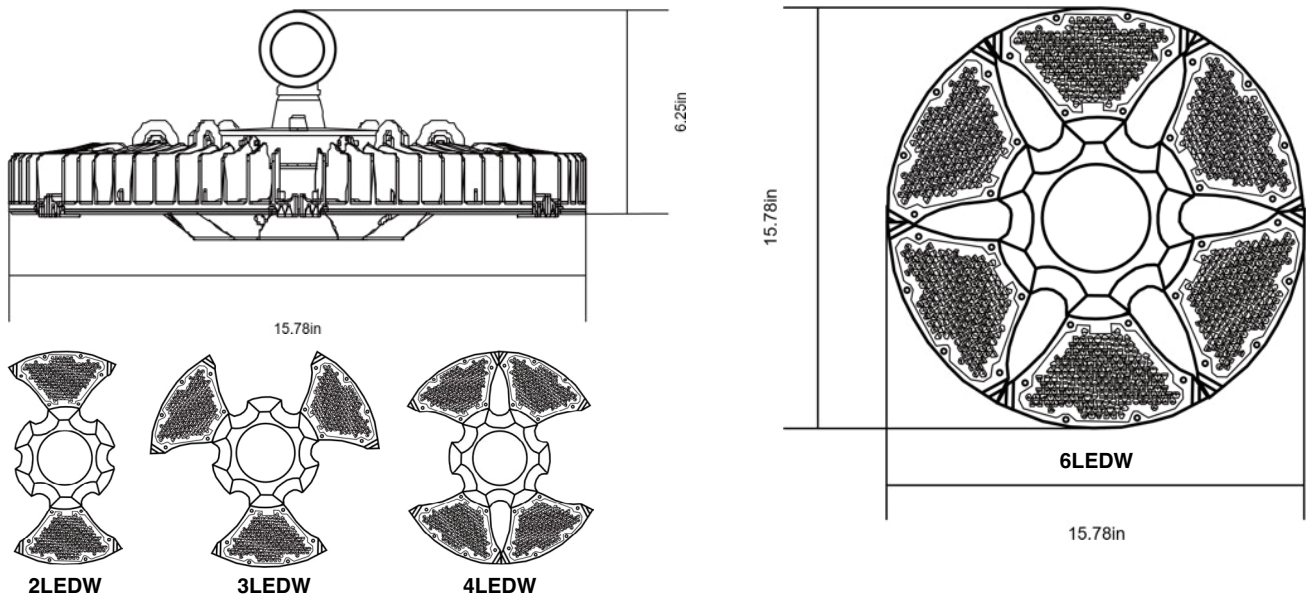

Food Processing High-Temperature Round High Bay: FP-HTHB

16" Diameter Suspended High Bay Luminaire

SPECIFICATIONS

CONSTRUCTION: Durable die-cast aluminum housing with Polycarbonate optic plates. The unique modular design with thin body and finned heat sinks.

OPTICS: Each wedge comes standard with 80 degree optics, 55 and 120 degree are available and subject to a minimum order quantity. Designed for a number of applications, these fixtures offer adjustable light distribution. From leaving all wedges on a plane level to angling them up to broaden the reach, the FP-HTHB can get the light where it needs to be.

ELECTRICAL: Luminaire is paired with a high performance REMOTE 100-277V AC driver with 60' cord. 50/60 Hz. Power Factor >.9 with THD <.2. A minimum CRI of 80 is standard in 3000K, 4000K, and 5000K color temperatures. All Round High Bay models are 0-10V dimmable.

INSTALLATION: Eye Bolt Mount (EBM) provided as standard option, and Trunnion Mounting Bracket (TMB). See dimensions and details below.

CERTIFICATIONS & LISTINGS: ETL certified to UL1598. Suitable for Wet Locations. Suitable for Natatoriums. Certified to NSF/ANSI 2 for Splash and Non-food Zones. IP66 Rated.

DIMENSIONAL DATA

MOUNTING OPTIONS