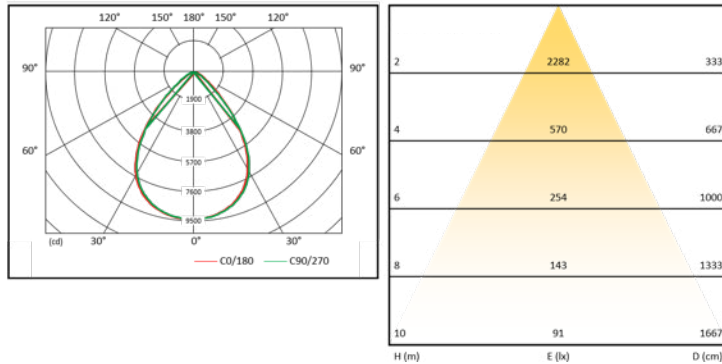

Food Processing High-Temperature Round High Bay: FP-HTHB

16" Diameter Suspended High Bay Luminaire

ENERGY DATA

LED SPECIFICATION		3000K		4000K		5000K		WEIGHT (lbs.)	AMBIENT OPERATING TEMP	
MODEL	WATTS	LUMENS	EFFICACY	LUMENS	EFFICACY	LUMENS	EFFICACY		MIN	MAX
2LEDW	70	10,780	154 lm/W	10,990	157 lm/W	11,410	163 lm/W	5.29	-25°C (-13°F)	71°C (160°F)
3LEDW	105	16,170	154 lm/W	16,485	157 lm/W	17,115	163 lm/W	6.61		
4LEDW	140	21,560	154 lm/W	21,980	157 lm/W	22,960	164 lm/W	7.49		
6LEDW	210	32,130	153 lm/W	32,760	156 lm/W	34,440	164 lm/W	9.92		
2LEDW	50	7,700	154 lm/W	7,850	157 lm/W	8,150	163 lm/W	5.29	-25°C (-13°F)	93°C (200°F)
3LEDW	75	11,550	154 lm/W	11,775	157 lm/W	12,225	163 lm/W	6.61		
4LEDW	100	15,400	154 lm/W	15,700	157 lm/W	16,400	164 lm/W	7.49		
6LEDW	150	22,950	153 lm/W	23,400	156 lm/W	24,600	164 lm/W	9.92		

PHOTOMETRICS - 80° BEAM ANGLE

2LEDW-FWHM80