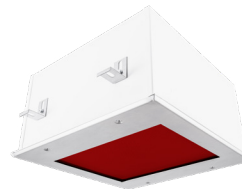

White (80 CRI)

Red (660nm)