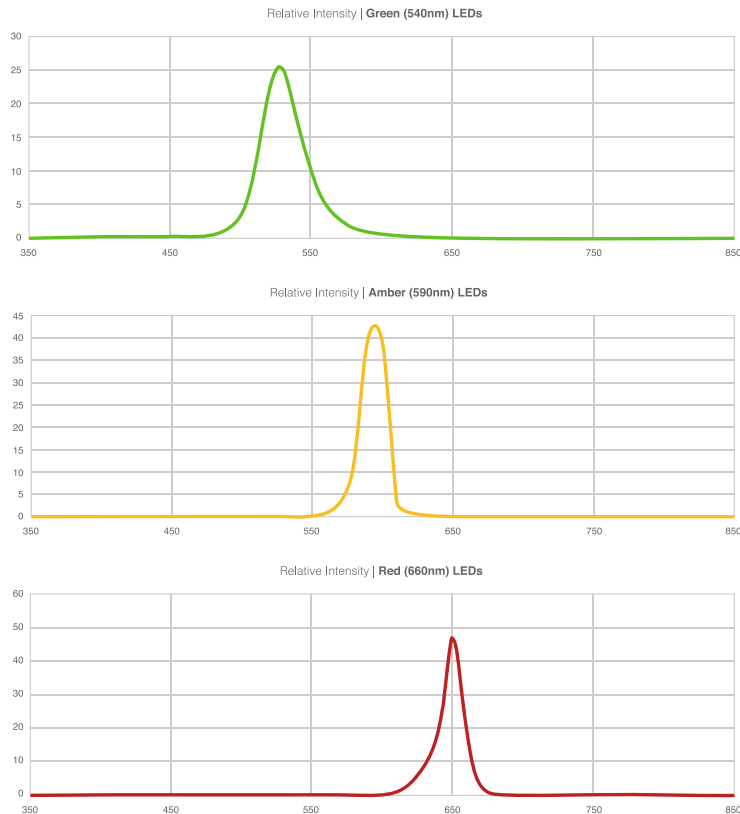

LENS: 0.125" frost acrylic lens standard; see options for other choices.

LED: Provided with Narrow Spectrum non-filtered dimmable LED light sources. Available in DEEP RED (660nm), TRUE AMBER (590nm), Or GREEN (540nm) light spectrums. Additionally, each color is also available with a separately switched and dimmable white light source as well (80+ CRI; 4000K CCT).

ELECTRICAL: Single 1/2 inch trade size conduit knockout located on rear of housing for wiring. Each color comes with its own dedicated 0-10v 1% dimming driver. Consult factory for other options or requirement not shown.

FINISH: White powder coat finish (1,000 hour salt spray test) for housing and 4B satin polish stainless steel finish for doorframe.

RECESSED INSTALLATION: Suitable for both Flanged and Grid installation. Yoke hanger mounting is standard for a secure installation in plaster or drywall ceilings. T-Bar supports are provided for simple grid installation. Support to structure by others.

SURFACE INSTALLATION: Four .312 dia. holes in rear of housing for mounting.

WARRANTY: Drivers and LEDs are covered by a 5 year warranty, the remaining fixture is covered by a 10 year warranty.

5-DAY QUICK SHIP POLICY: Quantity restriction of 25 fixtures. Once PO is received by 12:00 PM CST, shipping will occur within 5 business days. Standard freight applies. Expedited shipping to be paid by customer.

RELATIVE INTENSITY