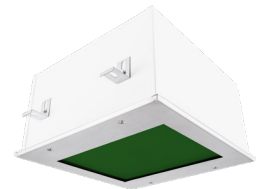

Amber (590nm)

Green (540nm)