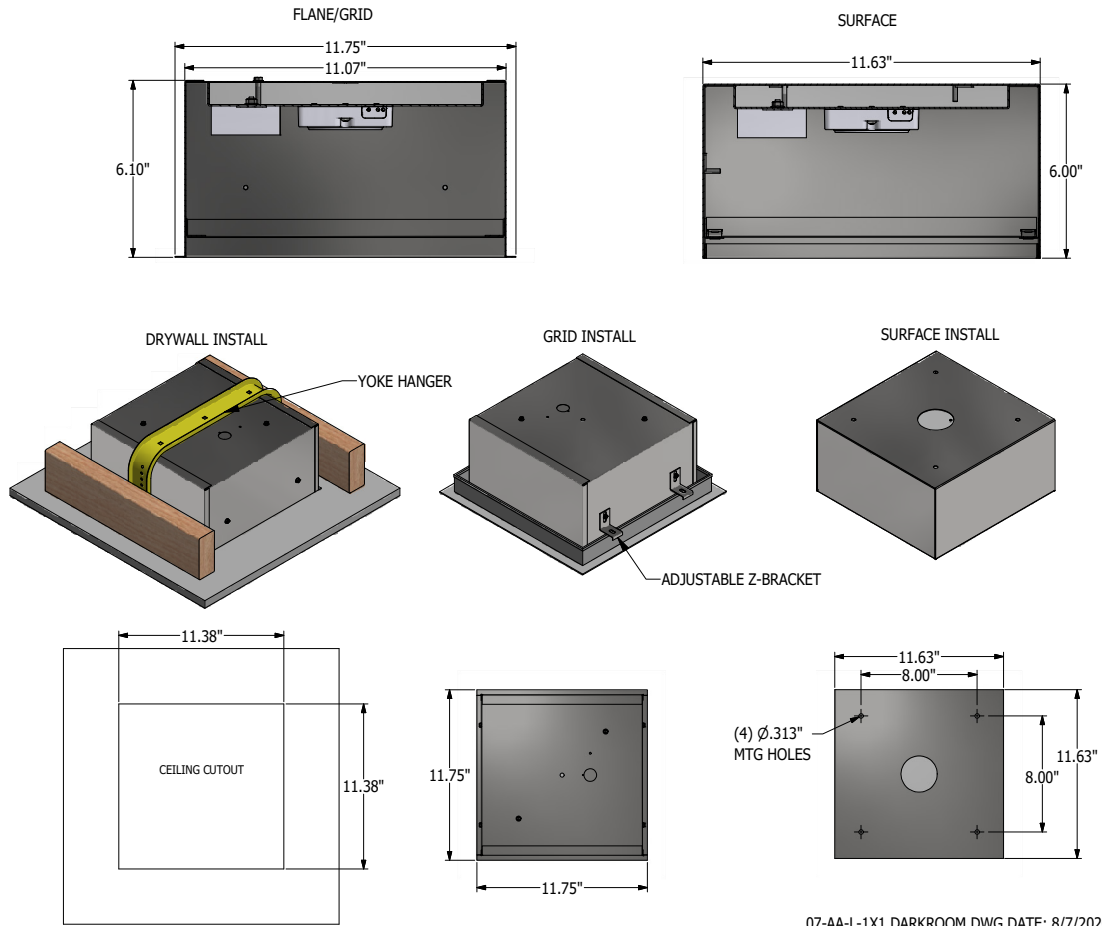

Darkroom Safelights: DS-FGS-LED-5DQS - 5 Day Quick Ship

1x1 Darkroom Safelights With Colored LED Light Sources

PRODUCT DRAWINGS

07-AA-L-1X1 DARKROOM DWG DATE: 8/7/2020